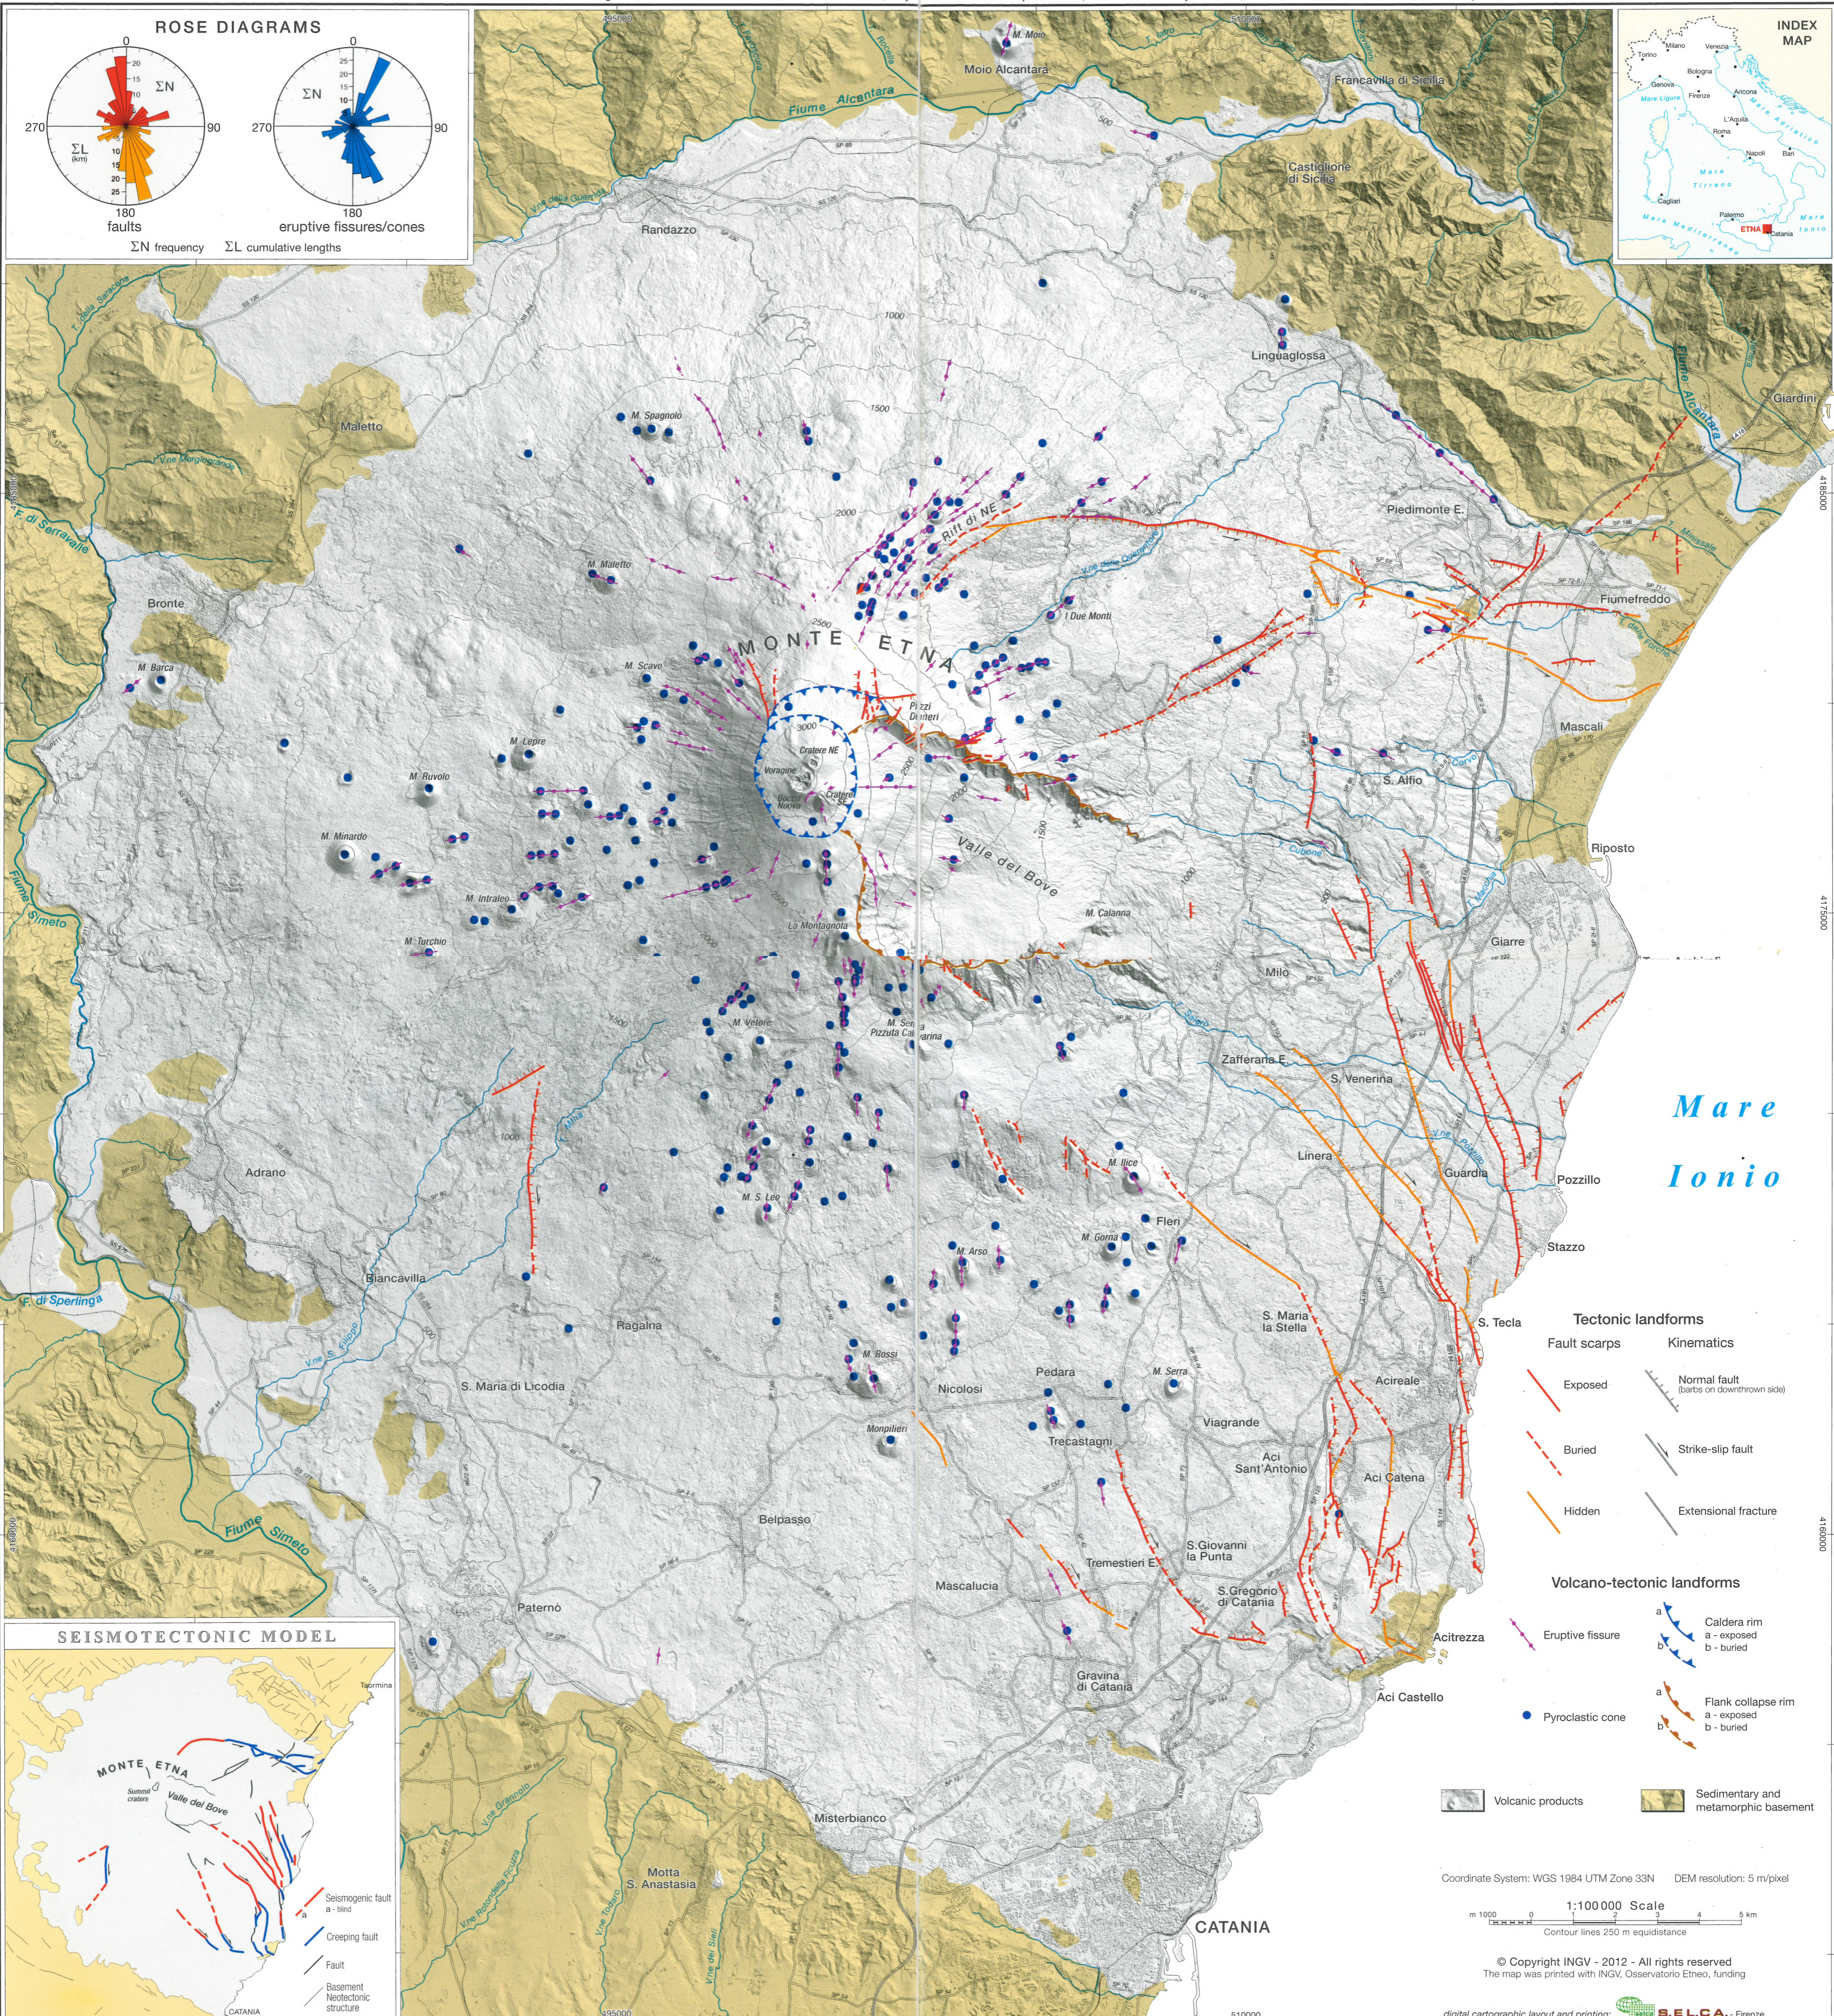

VOLCANO-TECTONIC MAP OF ETNA VOLCANO

1 - Istituto Nazionale di Geofisica e Vulcanologia, Osservatorio Etno, Piazza Roma 2 - 95125 Catania, Italy

2 - German Aerospace Center, Institute of Planetary Research, Rutherfordstrasse 2, D-12489 Berlin, Germany

Coordinate System: WGS 1984 UTM Zone 33N DEM resolution: 5 m/pixel
 Scale: 1:100000
 m 1000 0 1 2 3 4 5 km
 Contour lines 250 m equidistance

© Copyright INGV - 2012 - All rights reserved
 The map was printed with INGV, Osservatorio Etno, funding
 digital cartographic layout and printing: S.E.L.C.A. - Firenze