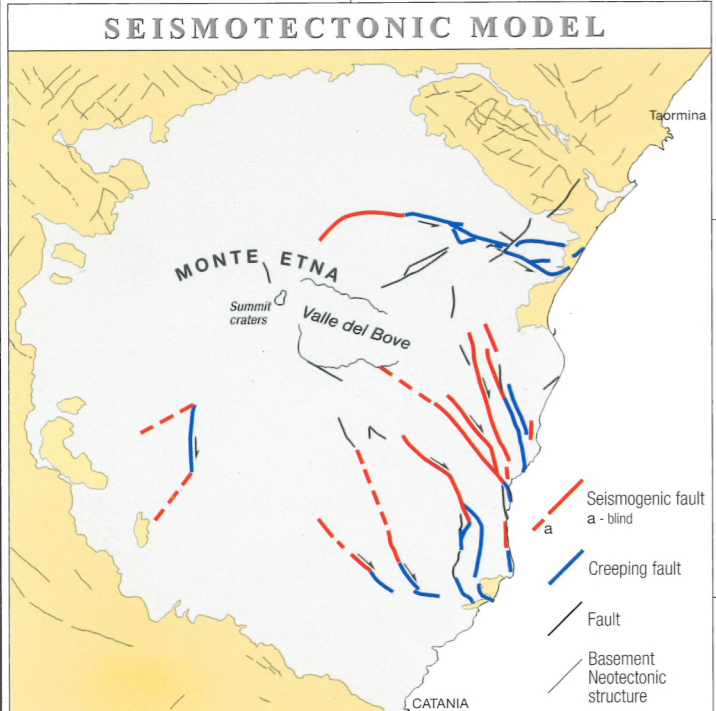

VOLCANO-TECTONIC MAP OF ETNA VOLCANO

1 - Istituto Nazionale di Geofisica e Vulcanologia, Osservatorio Etno, Piazza Roma 2 - 95125 Catania, Italy

2 - German Aerospace Center, Institute of Planetary Research, Rutherfordstrasse 2, D-12489 Berlin, Germany

Coordinate System: WGS 1984 UTM Zone 33N DEM resolution: 5 m/pixel
 Scale: 1:100000
 m 1000 0 1 2 3 4 5 km
 Contour lines 250 m equidistance

© Copyright INGV - 2012 - All rights reserved
 The map was printed with INGV, Osservatorio Etno, funding
 digital cartographic layout and printing: S.E.L.C.A. - Firenze